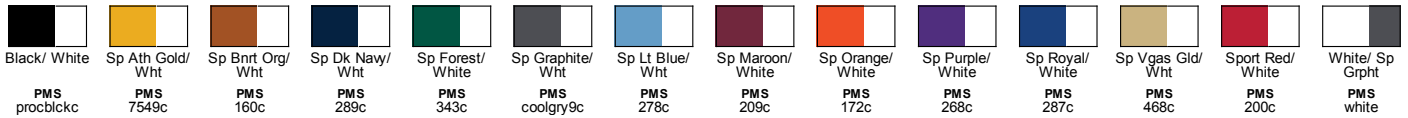

Fabric

- 7.7 oz., 100% polyester interlock double knit
- peached finish on interior for added comfort
- 100% polyester tricot large hole mesh lining in hood

Sizes

- XS - 4XL

Product Specifications

	XS	S	M	L	XL	2XL	3XL	4XL
BODY LENGTH	28	28.5	29	29.5	30	30.5	31	31.5
BODY WIDTH	20	21.5	23	25	26.5	28.5	30.5	32.5
SLEEVE LENGTH	33	34	35	36	37	38	39	39.75

Size Chart

	XS	S	M	L	XL	2XL	3XL	4XL
CHEST	32-34	35-38	39-41	42-45	46-49	50-52	53-56	57-60

14 Available Colors

BACK VIEW

SIDE VIEW