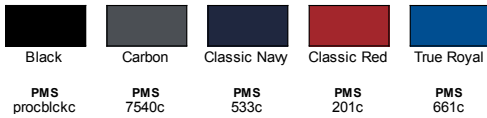

#### Sizes

- LT - 5XT

#### Product Specifications

	LT	XLT	2XT	3XT	4XT	5XT
<b>BODY WIDTH</b>	25.25	27.25	29.25	31.25	33.25	35.25
<b>FULL BODY LENGTH</b>	31.00	31.63	32.25	32.88	33.50	34.13
<b>NECK CIRCUMFERENCE</b>	21.00	22.00	23.00	23.75	24.50	25.25
<b>SLEEVE LENGTH</b>	38.50	39.50	40.50	41.50	42.25	43.00

#### 5 Available Colors

BACK VIEW

SIDE VIEW